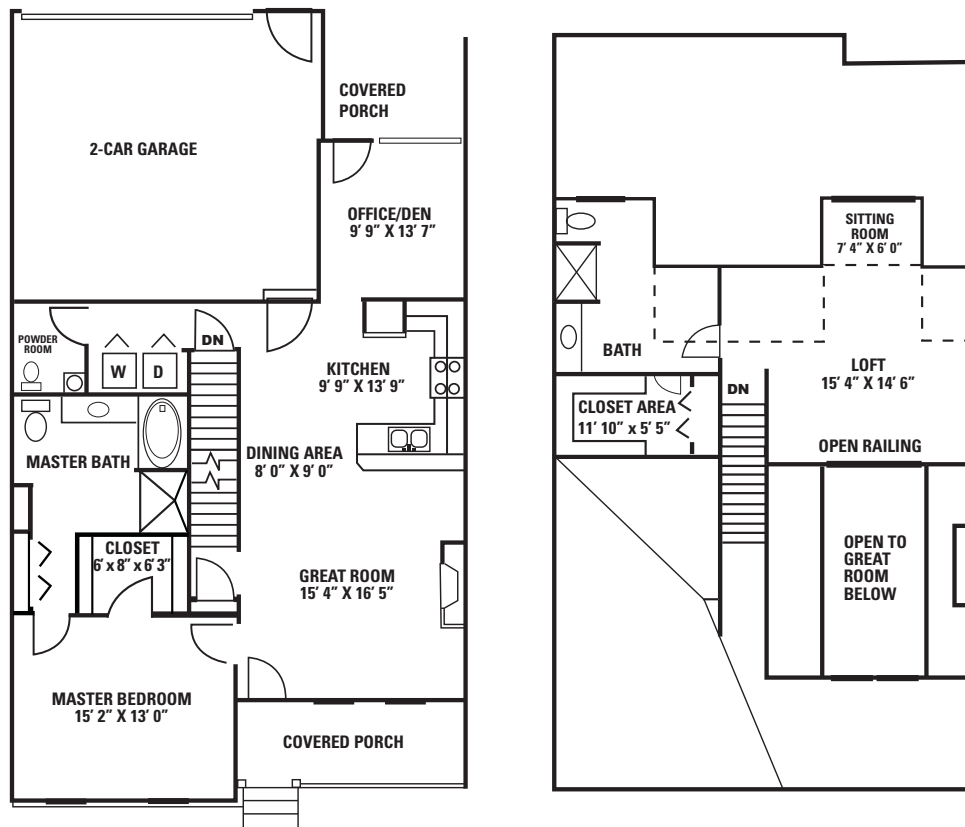

Nestled in the scenic hills of Ellington, CT

A Lifestyle That Matters To You.

Clubhouse • Billiards Room • Exercise Room • Outdoor Pool • Walking Trails

Champlain

Square Feet: 1,827

Description - Two story one bedroom townhome with loft, 2.5 baths, great room with cathedral ceiling and fireplace, two car garage, and front and rear covered porches.

Unfinished Basement: 1,054 Square Feet

Deer Valley Townhomes • 155 Windermere Avenue • Ellington, CT 06029
860-875-7200 fax 860-875-7300 • www.deervalleytownhomes.com