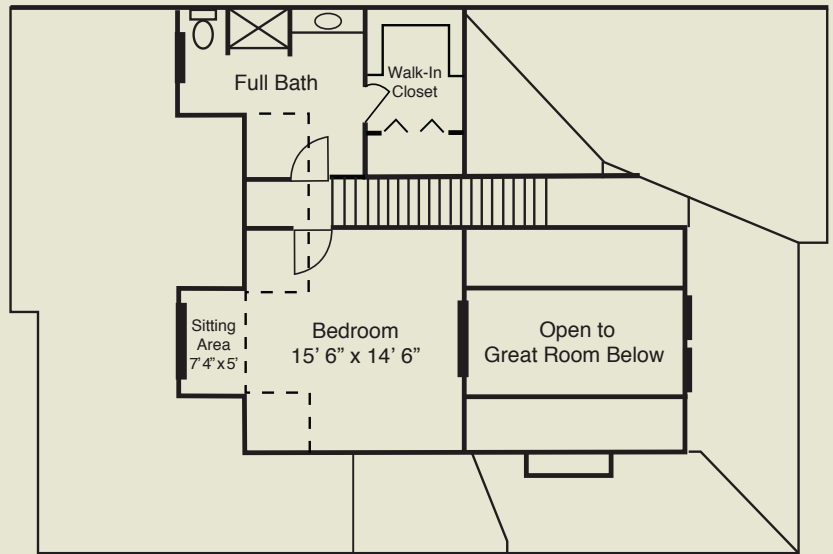

Shelburne 2,066 Sq. Ft.

Enjoy a summer night on your wrap around deck or entertain friends and family in your dramatic two-story great room. Having guests for the weekend? The second floor bedroom suite will offer the comfort and privacy they deserve. Truly a must see.

Description: Two-story end unit townhome with two bedrooms, 2.5 baths, great room with fireplace and cathedral ceiling, dining room, two-car garage, and wrap around porch.

Second Floor

Unfinished Basement:
1,469 Square Feet