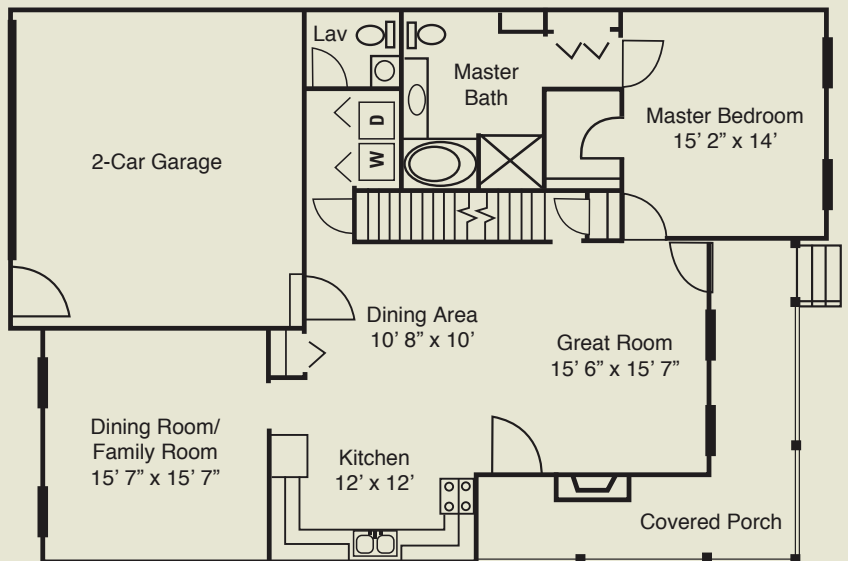

Shelburne 2,066 Sq. Ft.

Enjoy a summer night on your wrap around deck or entertain friends and family in your dramatic two-story great room. Having guests for the weekend? The second floor bedroom suite will offer the comfort and privacy they deserve. Truly a must see.

Description: Two-story end unit townhome with two bedrooms, 2.5 baths, great room with fireplace and cathedral ceiling, dining room, two-car garage, and wrap around porch.

Second Floor

Unfinished Basement:
1,469 Square Feet